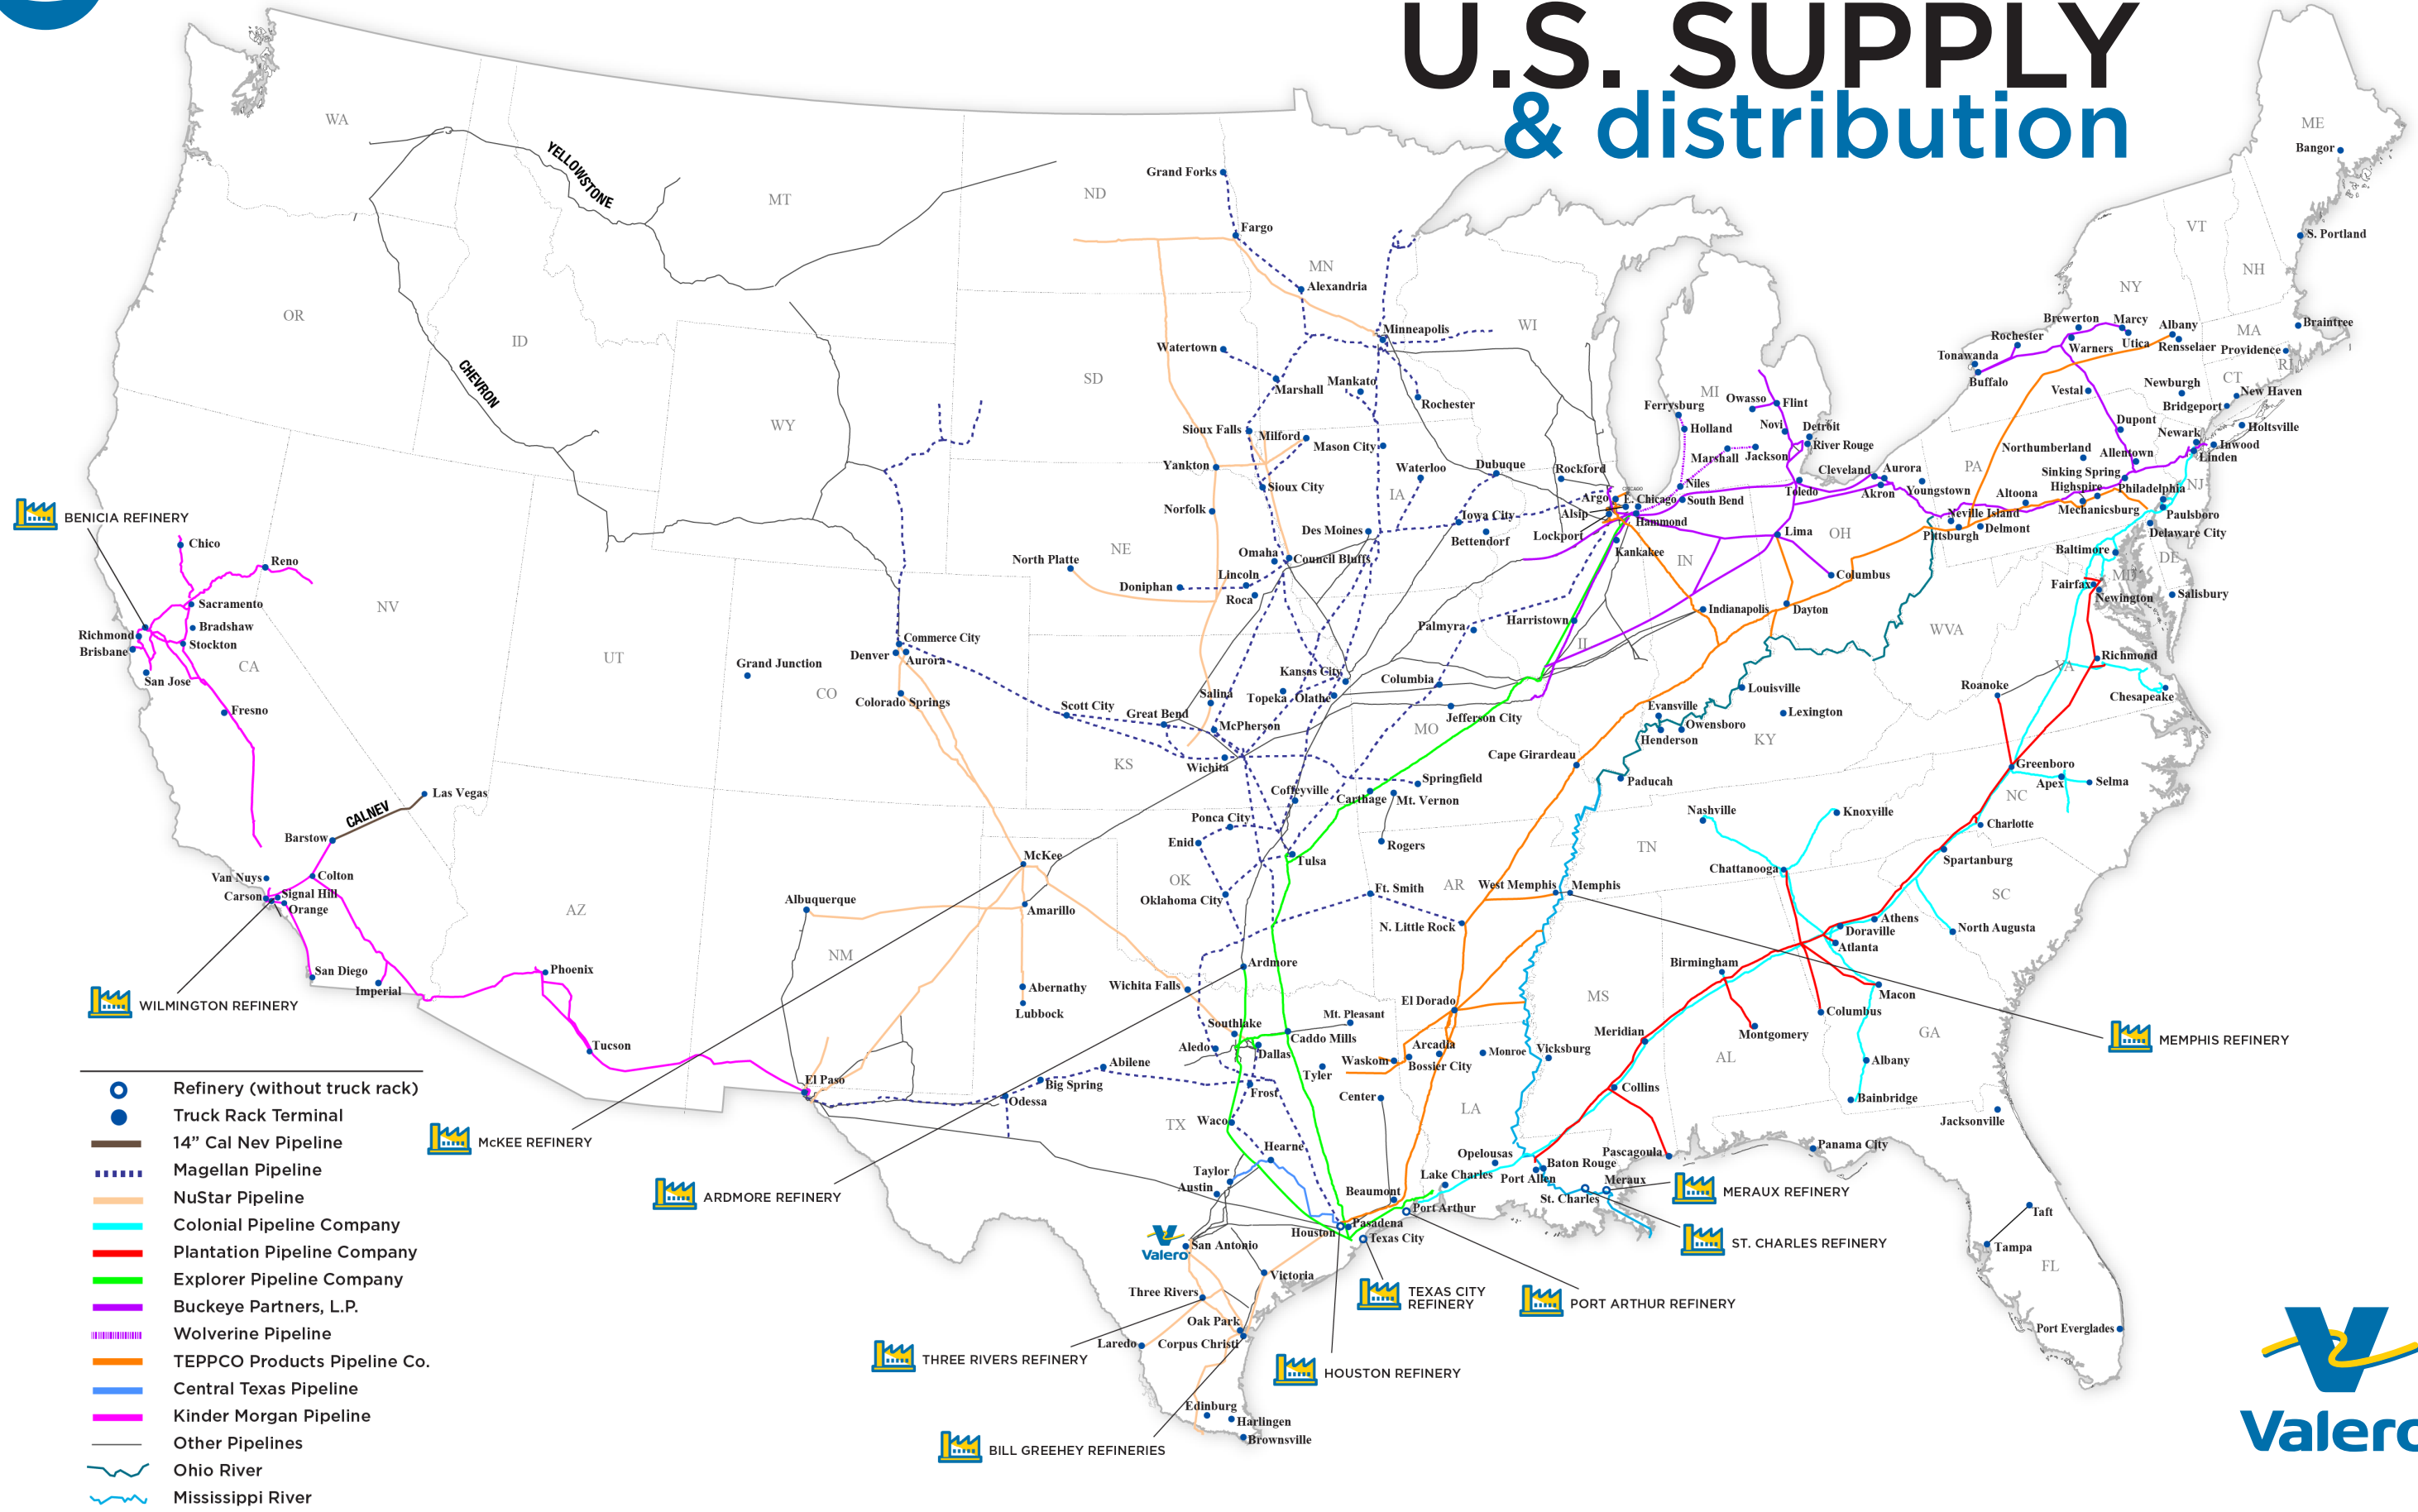

U.S. SUPPLY & distribution MAP

WITH TERMINAL LIST

FEBRUARY 2020

VALERO MARKETING & SUPPLY COMPANY

U.S. SUPPLY & distribution

WHOLESALE MARKETING terminal locations

ALABAMA

- Birmingham
- Montgomery

COLORADO

- Aurora
- Colorado Springs
- Commerce City
- Denver
- Grand Junction

CONNECTICUT

- Bridgeport
- New Haven

DELAWARE

- Delaware City

FLORIDA

- Jacksonville
- Panama City
- Port Everglades
- Taft
- Tampa

SOUTH DAKOTA

- Sioux Falls
- Watertown
- Yankton

TENNESSEE

- Chattanooga
- Memphis
- Knoxville
- Nashville

TEXAS

- Abernathy
- Abilene
- Aledo
- Amarillo
- Austin
- Beaumont
- Big Spring
- Brownsville
- Caddo Mills
- Center
- Corpus Christi
- Dallas
- Edinburg
- El Paso
- Frost
- Harlingen
- Hearne
- Houston
- Laredo
- Lubbock
- McKee
- Mt. Pleasant
- Odessa
- Pasadena
- San Antonio
- Southlake
- Taylor
- Three Rivers
- Tyler
- Victoria
- Waco
- Waskom
- Wichita Falls

VIRGINIA

- Chesapeake
- Fairfax
- Newington
- Richmond
- Roanoke